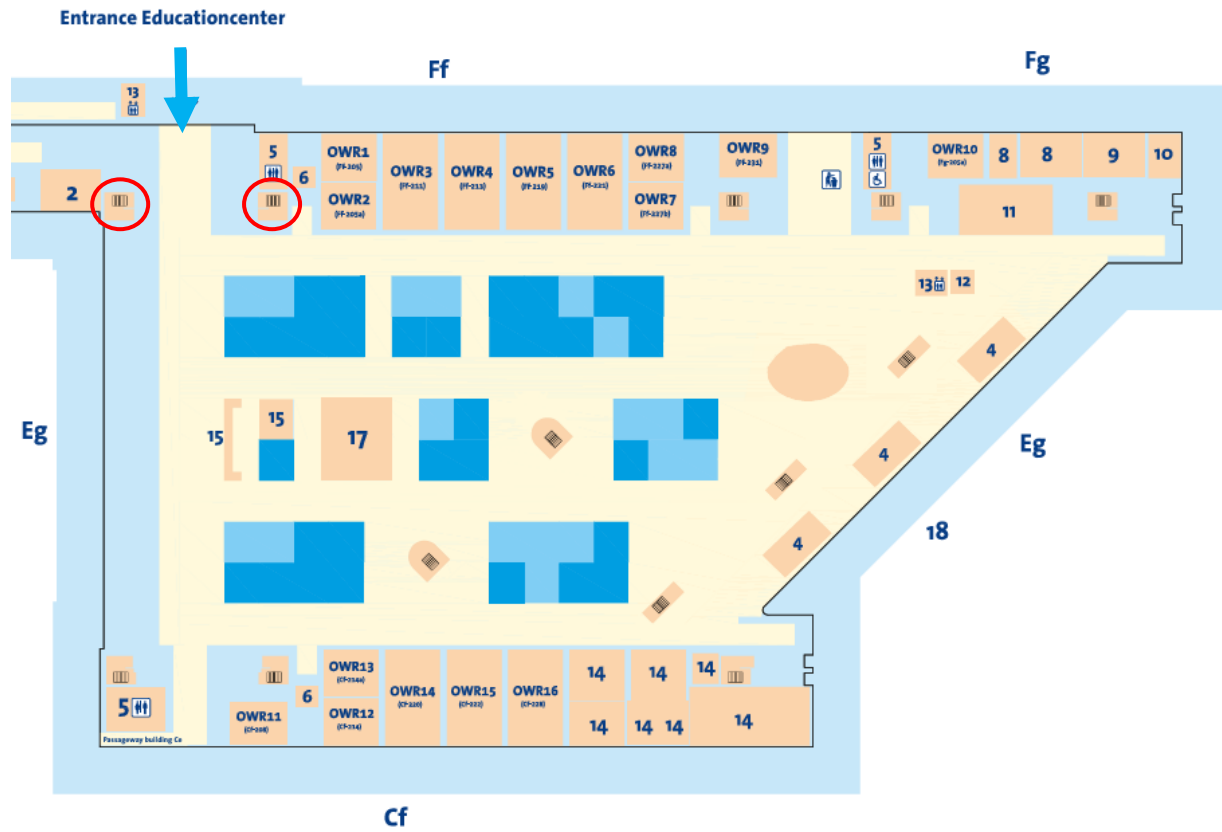

Route description PSIDER network meeting

Follow the **blue** arrow to get to the educational center.

You enter the Erasmus MC via the main entrance (A on the map). After entering the main entrance (A), you walk up the stairs and turn left towards D. When you have almost reached 5, you see a white staircase (see picture below) on your right hand, which will lead you to the Educational center (Onderwijscentrum: OWR).

White staircase:

Once you have entered the educational center (blue arrow), you go up one floor via either one of the **staircases** close to the entrance (see map below)

Once you have reached the next floor, you can reach lecture hall 2 (Collegezaal 2, Eg-350) in two ways, see **blue** arrows.