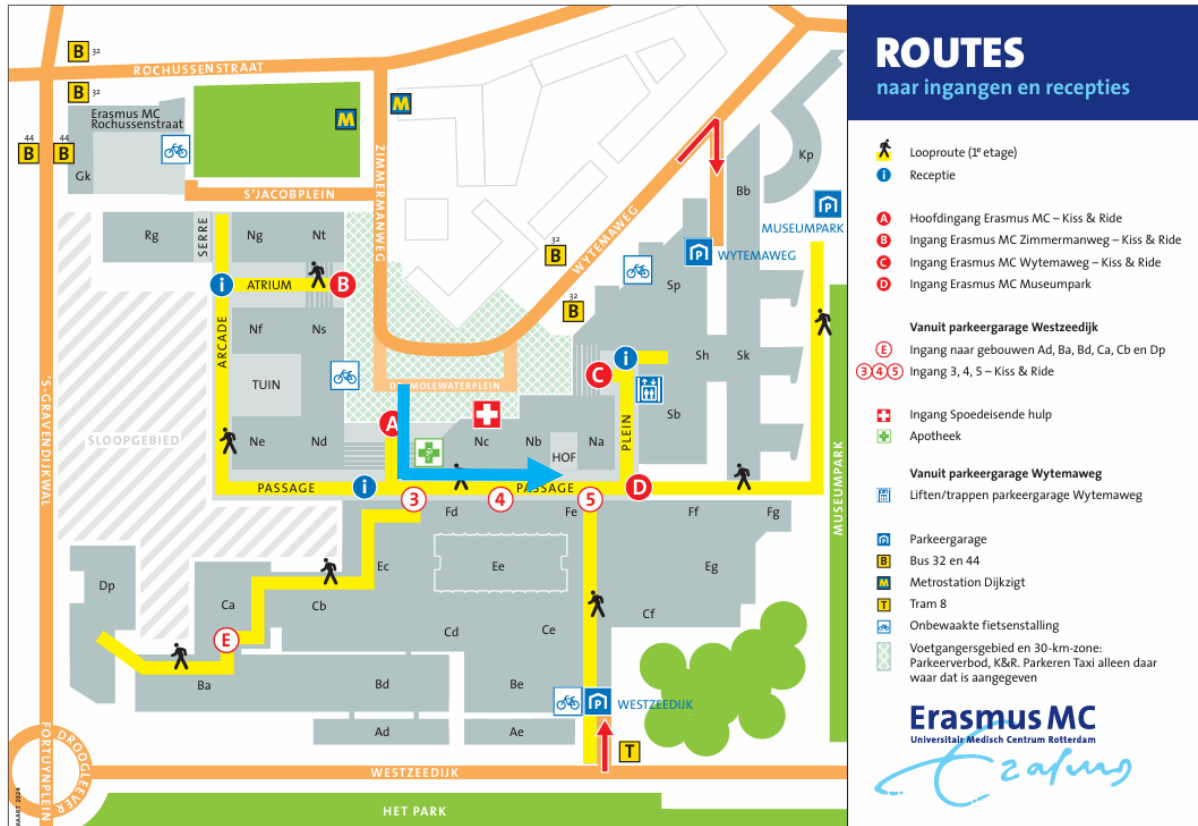

Route description PSIDER network meeting

Follow the **blue** arrow to get to the educational center.

You enter the Erasmus MC via the main entrance (A on the map). After entering the main entrance (A), you walk up the stairs and turn left towards D. When you have almost reached 5, you see a white staircase (see picture below) on your right hand, which will lead you to the Educational center (Onderwijscentrum: OWR).

White staircase:

Once you have entered the educational center (blue arrow), you go up one floor via either one of the **staircases** close to the entrance (see map below)

Once you have reached the next floor, you can reach lecture hall 2 (Collegezaal 2, Eg-350) in two ways, see **blue** arrows.